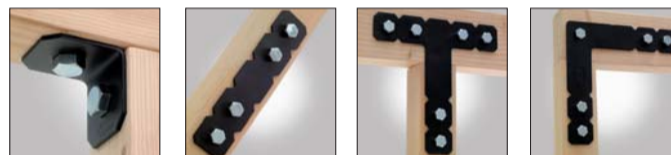

Indoor Architectural Products

	Was	NOW
Ornamental Angle 3-1/8"x3" #OHA33	$21.42	$17⁹⁹
Ornamental Angle 3-1/8"x6" #OHA36	$42.29	$21⁹⁹
Ornamental Strap 2"x12" #OS	$17.56	$14⁹⁹
Ornamental Tee 2"x12"x12" #OT	$35.10	$29⁹⁹
Ornamental L 2"x12"x12" #OL	$35.10	$29⁹⁹

The Indoor Architectural Products OT is an ornamental beam-to-column tie designed for interior applications. The Rustic Collection features decorative notched edges that make the tie perfect for projects where the connectors will be exposed to view. They also have a powder-coat finish for a more decorative look. 12 gauge. Installs with bolts not included.

SIMPSON
Strong-Tie

#1956960 4" Was $17.99 NOW **$14²⁵**
#3979630 4-3/4" Was $21.99 NOW **$17⁵⁰**
#8030991 5-1/2" Was $22.99 NOW **$19⁹⁹**

Bravo Stain Brush

For oil-based stains sealers wood toners. White China bristle, square construction. Nickel-plated steel ferrule. Threaded hardwood handle with bucket clip that removes for extension pole use.