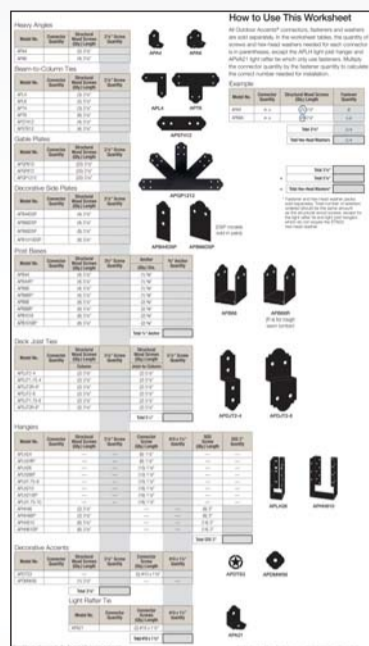

Outdoor Accents®

Add Beauty and Strength to Your Custom Outdoor Living Structures

SIMPSON
Strong-Tie

Outdoor Accents ornamental hardware from Simpson Strong-Tie bring decorative appeal and strength to any outdoor living space. These straps are easily installed with Outdoor Accents structural screws and hex-head washers sold separately. Features: ZMAX® galvanization on 12-gauge steel with a black powder coat offers extra corrosion resistance for exterior and treated-wood applications. Fits both surfaced and rough lumber. Fastener and washer create decorative bolt-like connections, but install with the ease of a screw and without predrilling. Post bases secure wood columns to concrete, while providing a 1" standoff height that helps reduce decay

	Was	NOW
Mission Washer #APDMW56	\$3.32	\$2⁷⁵
2x Angle Bracket #APA21	\$2.45	\$1⁹⁹
4x Angle Bracket #APA4	\$5.86	\$4⁹⁹
6x Angle Bracket #APA6	\$11.68	\$9⁹⁹
L Strap for 4x #APL4	\$13.63	\$10⁹⁹
L Strap for 6x #APL6	\$22.58	\$18⁹⁹
T Strap for 4x #APT4	\$15.95	\$12⁹⁹
T Strap for 6x #APT6	\$26.09	\$21⁹⁹
Base for 4x4 Rough #APB44R	\$30.53	\$25⁹⁹
Base for 6x6 Rough #APB66R	\$57.57	\$48⁹⁹
Base for 4x4 Surfaced #APB44	\$30.53	\$25⁹⁹
Base for 6x6 Surfaced #APB66	\$57.57	\$48⁹⁹
Joist Tie for 2x to 4x post #APDJT24	\$8.51	\$6⁹⁹
Joist Tie for 2x to 6x post #APDJT26	\$11.86	\$9⁹⁹